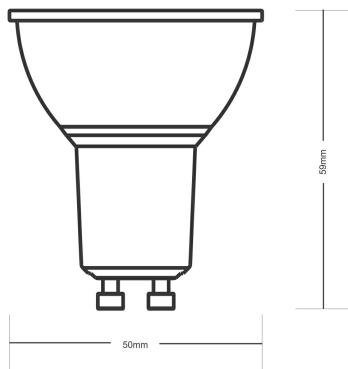

3LT513E

Focus LED

Focus LED GU10 Dimmable 5.5W Warm White 3000K, 360lm SCOB 36°, White Finish (3LT513E)

LINE DRAWING

760442063

LUXRAM Focus LED GU10

[Click to view the full product details](#)

OVERVIEW

PHYSICAL CHARACTERISTICS

Colour Finish Clear
Colour Finish 2 White

MECHANICAL SPECIFICATION

Item Nett Weight (kg) 0.026kg
Diameter (mm) 50mm
Height (mm) 59mm

LAMP SPECIFICATION

Lamp Socket GU10
Type of Lamp Included GU10
Brand of Lamp Luxram
Colour Temperature (K) 3000K Warm White